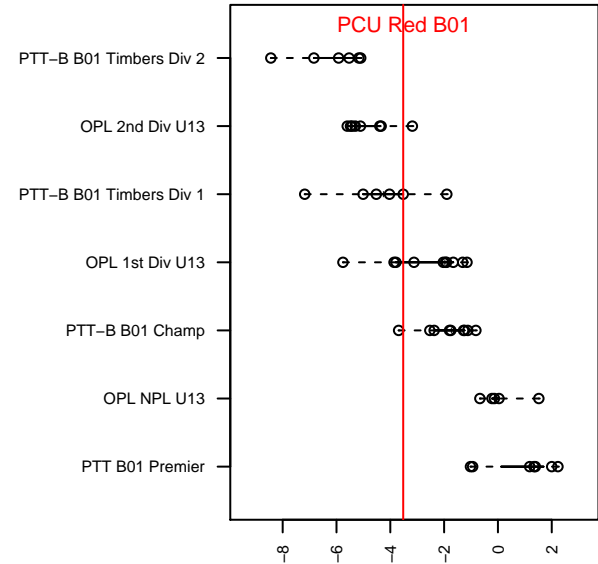

PCU Red B01

Portland City United SC
 Portland, OR
 B01 total strength=771
 attack=1.64 defense=0.5
 fall league = PTT-B B01 Timbers Div 1
 spr league = Spr OYS B01 Div 1

alt names used:
 PCU 01B – Red
 PCU B01 Red
 PCU 01B Red
 PCU 01B Red
 PCU 01B Red

**attack and defense variance (black dot)
relative to other teams
and top 10 in region**

**attack and defense rating
relative to others at age
and all opponents in last 13 months**

Performance relative to 13 month average