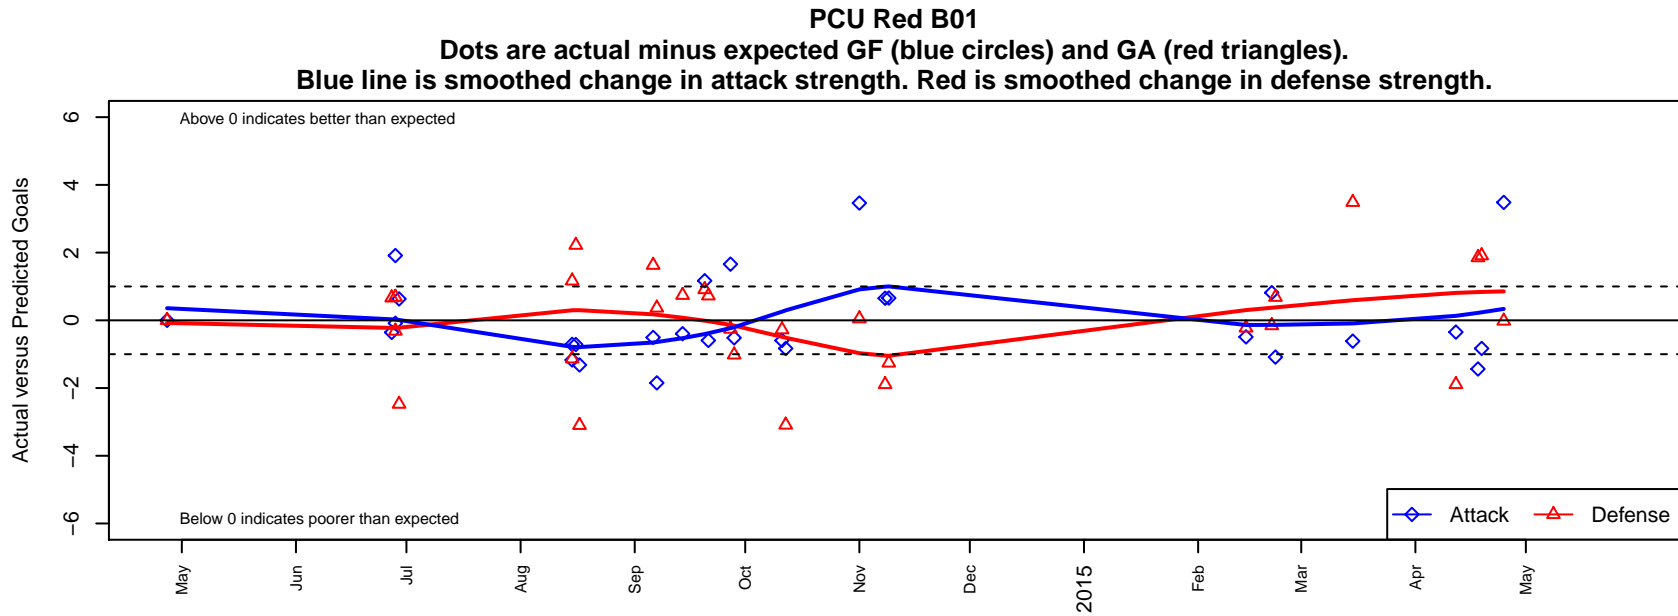

PCU Red B01

Portland City United SC
 Portland, OR
 B01 total strength=771
 attack=1.64 defense=0.5
 fall league = PTT-B B01 Timbers Div 1
 spr league = Spr OYS B01 Div 1

alt names used:
 PCU 01B – Red
 PCU B01 Red
 PCU 01B Red
 PCU 01B Red
 PCU 01B Red

**attack and defense variance (black dot)
relative to other teams
and top 10 in region**

**attack and defense rating
relative to others at age
and all opponents in last 13 months**

Performance relative to 13 month average